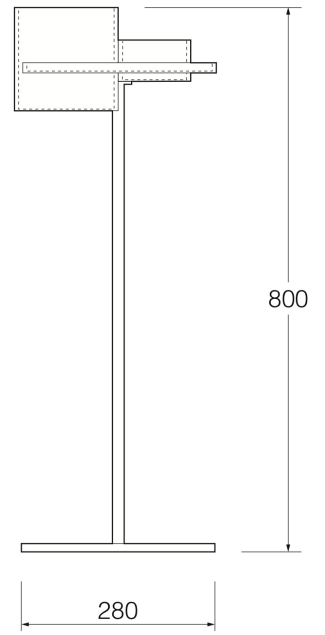

Boffi S.p.a.

Via Oberdan, 70

20823 Lentate sul Seveso (MB) - Italy

p.iva IT 02642250969