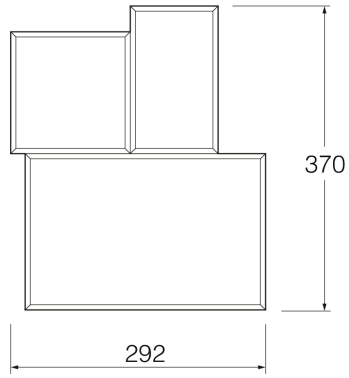

Boffi S.p.a.

Via Oberdan, 70

20823 Lentate sul Seveso (MB) - Italy

p.iva IT 02642250969