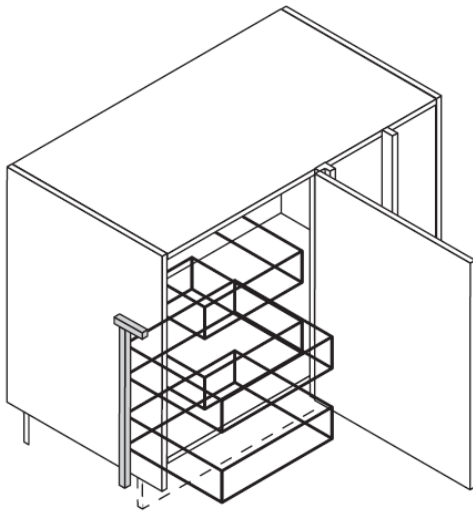

Name Fly Moon

Year 1970

Description Linear corner base unit with FLY MOON baskets.

Boffi S.p.a.

Via Oberdan, 70

20823 Lentate sul Seveso (MB) - Italy

p.iva IT 02642250969

Name	Sistemi ad angolo per basi
Year	1970
Description	Internal corner base unit with baskets in chromium-plated wire.
Technical Details	2 revolving baskets in chromium-plated wire and 2 hinged doors (155° hinges). Carcass supplied disassembled. Handle mounted on right door.
Materials	baskets in chromium-plated wire

Boffi S.p.a.

Via Oberdan, 70

20823 Lentate sul Seveso (MB) - Italy

p.iva IT 02642250969

Name	Smart Corner
Year	1970
Description	Linear corner base unit with SMART CORNER baskets.
Technical Details	4 pull-out revolving baskets in chromium-plated wire. All panels in DECOMAT, LAMINATE and LASERMAT finish with width shorter than 100 mm have 1 side with edge in ABS. Drawn=right (D), mirrored=left (S).
Materials	baskets in chromium-plated wire