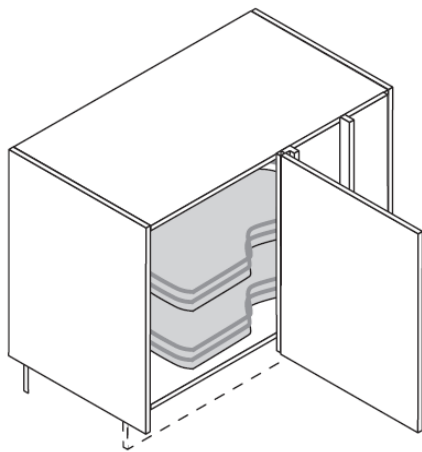

Name Fly Moon

Year 1970

Description Linear corner base unit with FLY MOON baskets.

Boffi S.p.a.

Via Oberdan, 70

20823 Lentate sul Seveso (MB) - Italy

p.iva IT 02642250969

Name	Sistemi ad angolo per basi
Year	1970
Description	Internal corner base unit with baskets in chromium-plated wire.
Technical Details	2 revolving baskets in chromium-plated wire and 2 hinged doors (155° hinges). Carcass supplied disassembled. Handle mounted on right door.
Materials	baskets in chromium-plated wire

Boffi S.p.a.

Via Oberdan, 70

20823 Lentate sul Seveso (MB) - Italy

p.iva IT 02642250969

Name	Smart Corner
Year	1970
Description	Linear corner base unit with SMART CORNER baskets.
Technical Details	4 pull-out revolving baskets in chromium-plated wire. All panels in DECOMAT, LAMINATE and LASERMAT finish with width shorter than 100 mm have 1 side with edge in ABS. Drawn=right (D), mirrored=left (S).
Materials	baskets in chromium-plated wire