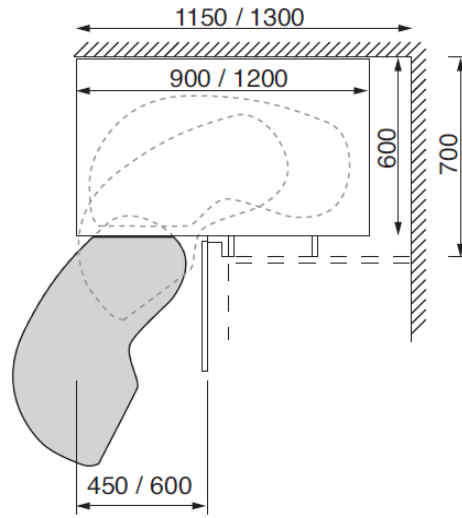

Name Fly Moon

Year 1970

Description Linear corner base unit with FLY MOON baskets.

Boffi S.p.a.

Via Oberdan, 70

20823 Lentate sul Seveso (MB) - Italy

p.iva IT 02642250969

Name	Sistemi ad angolo per basi
Year	1970
Description	Internal corner base unit with baskets in chromium-plated wire.
Technical Details	2 revolving baskets in chromium-plated wire and 2 hinged doors (155° hinges). Carcass supplied disassembled. Handle mounted on right door.
Materials	baskets in chromium-plated wire

Boffi S.p.a.

Via Oberdan, 70

20823 Lentate sul Seveso (MB) - Italy

p.iva IT 02642250969

Name	Smart Corner
Year	1970
Description	Linear corner base unit with SMART CORNER baskets.
Technical Details	4 pull-out revolving baskets in chromium-plated wire. All panels in DECOMAT, LAMINATE and LASERMAT finish with width shorter than 100 mm have 1 side with edge in ABS. Drawn=right (D), mirrored=left (S).
Materials	baskets in chromium-plated wire