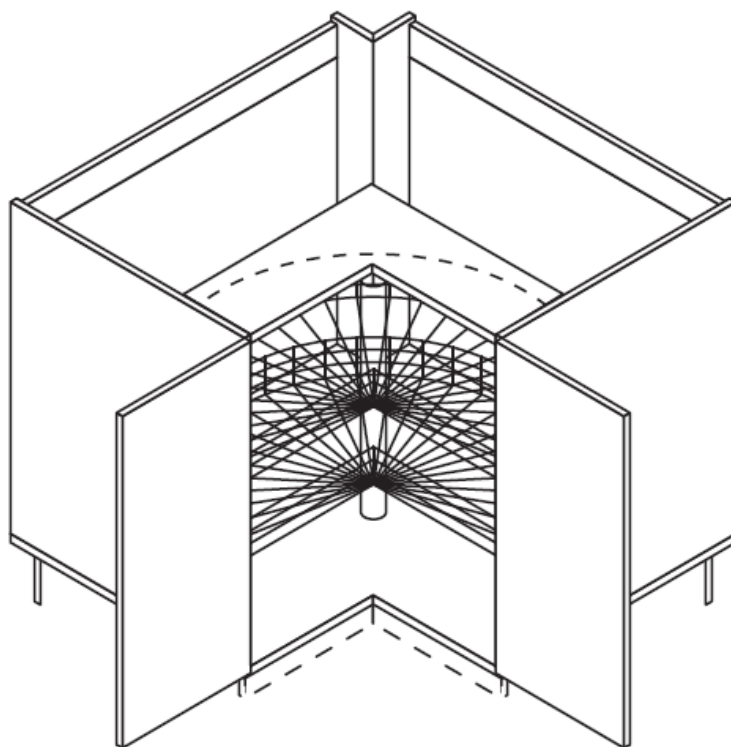

Name Fly Moon

Year 1970

Description Linear corner base unit with FLY MOON baskets.

Boffi S.p.a.

Via Oberdan, 70

20823 Lentate sul Seveso (MB) - Italy

p.iva IT 02642250969

Name	Sistemi ad angolo per basi
Year	1970
Description	Internal corner base unit with baskets in chromium-plated wire.
Technical Details	2 revolving baskets in chromium-plated wire and 2 hinged doors (155° hinges). Carcass supplied disassembled. Handle mounted on right door.
Materials	baskets in chromium-plated wire

Boffi S.p.a.

Via Oberdan, 70

20823 Lentate sul Seveso (MB) - Italy

p.iva IT 02642250969

Name	Smart Corner
Year	1970
Description	Linear corner base unit with SMART CORNER baskets.
Technical Details	4 pull-out revolving baskets in chromium-plated wire. All panels in DECOMAT, LAMINATE and LASERMAT finish with width shorter than 100 mm have 1 side with edge in ABS. Drawn=right (D), mirrored=left (S).
Materials	baskets in chromium-plated wire