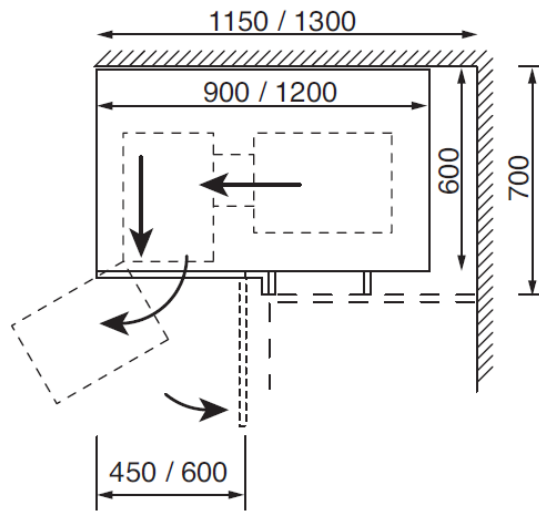

Boffi S.p.a.

Via Oberdan, 70

20823 Lentate sul Seveso (MB) - Italy

p.iva IT 02642250969

Name	Smart Corner
Year	1970
Description	Linear corner base unit with SMART CORNER baskets.
Technical Details	4 pull-out revolving baskets in chromium-plated wire. All panels in DECOMAT, LAMINATE and LASERMAT finish with width shorter than 100 mm have 1 side with edge in ABS. Drawn=right (D), mirrored=left (S).
Materials	baskets in chromium-plated wire