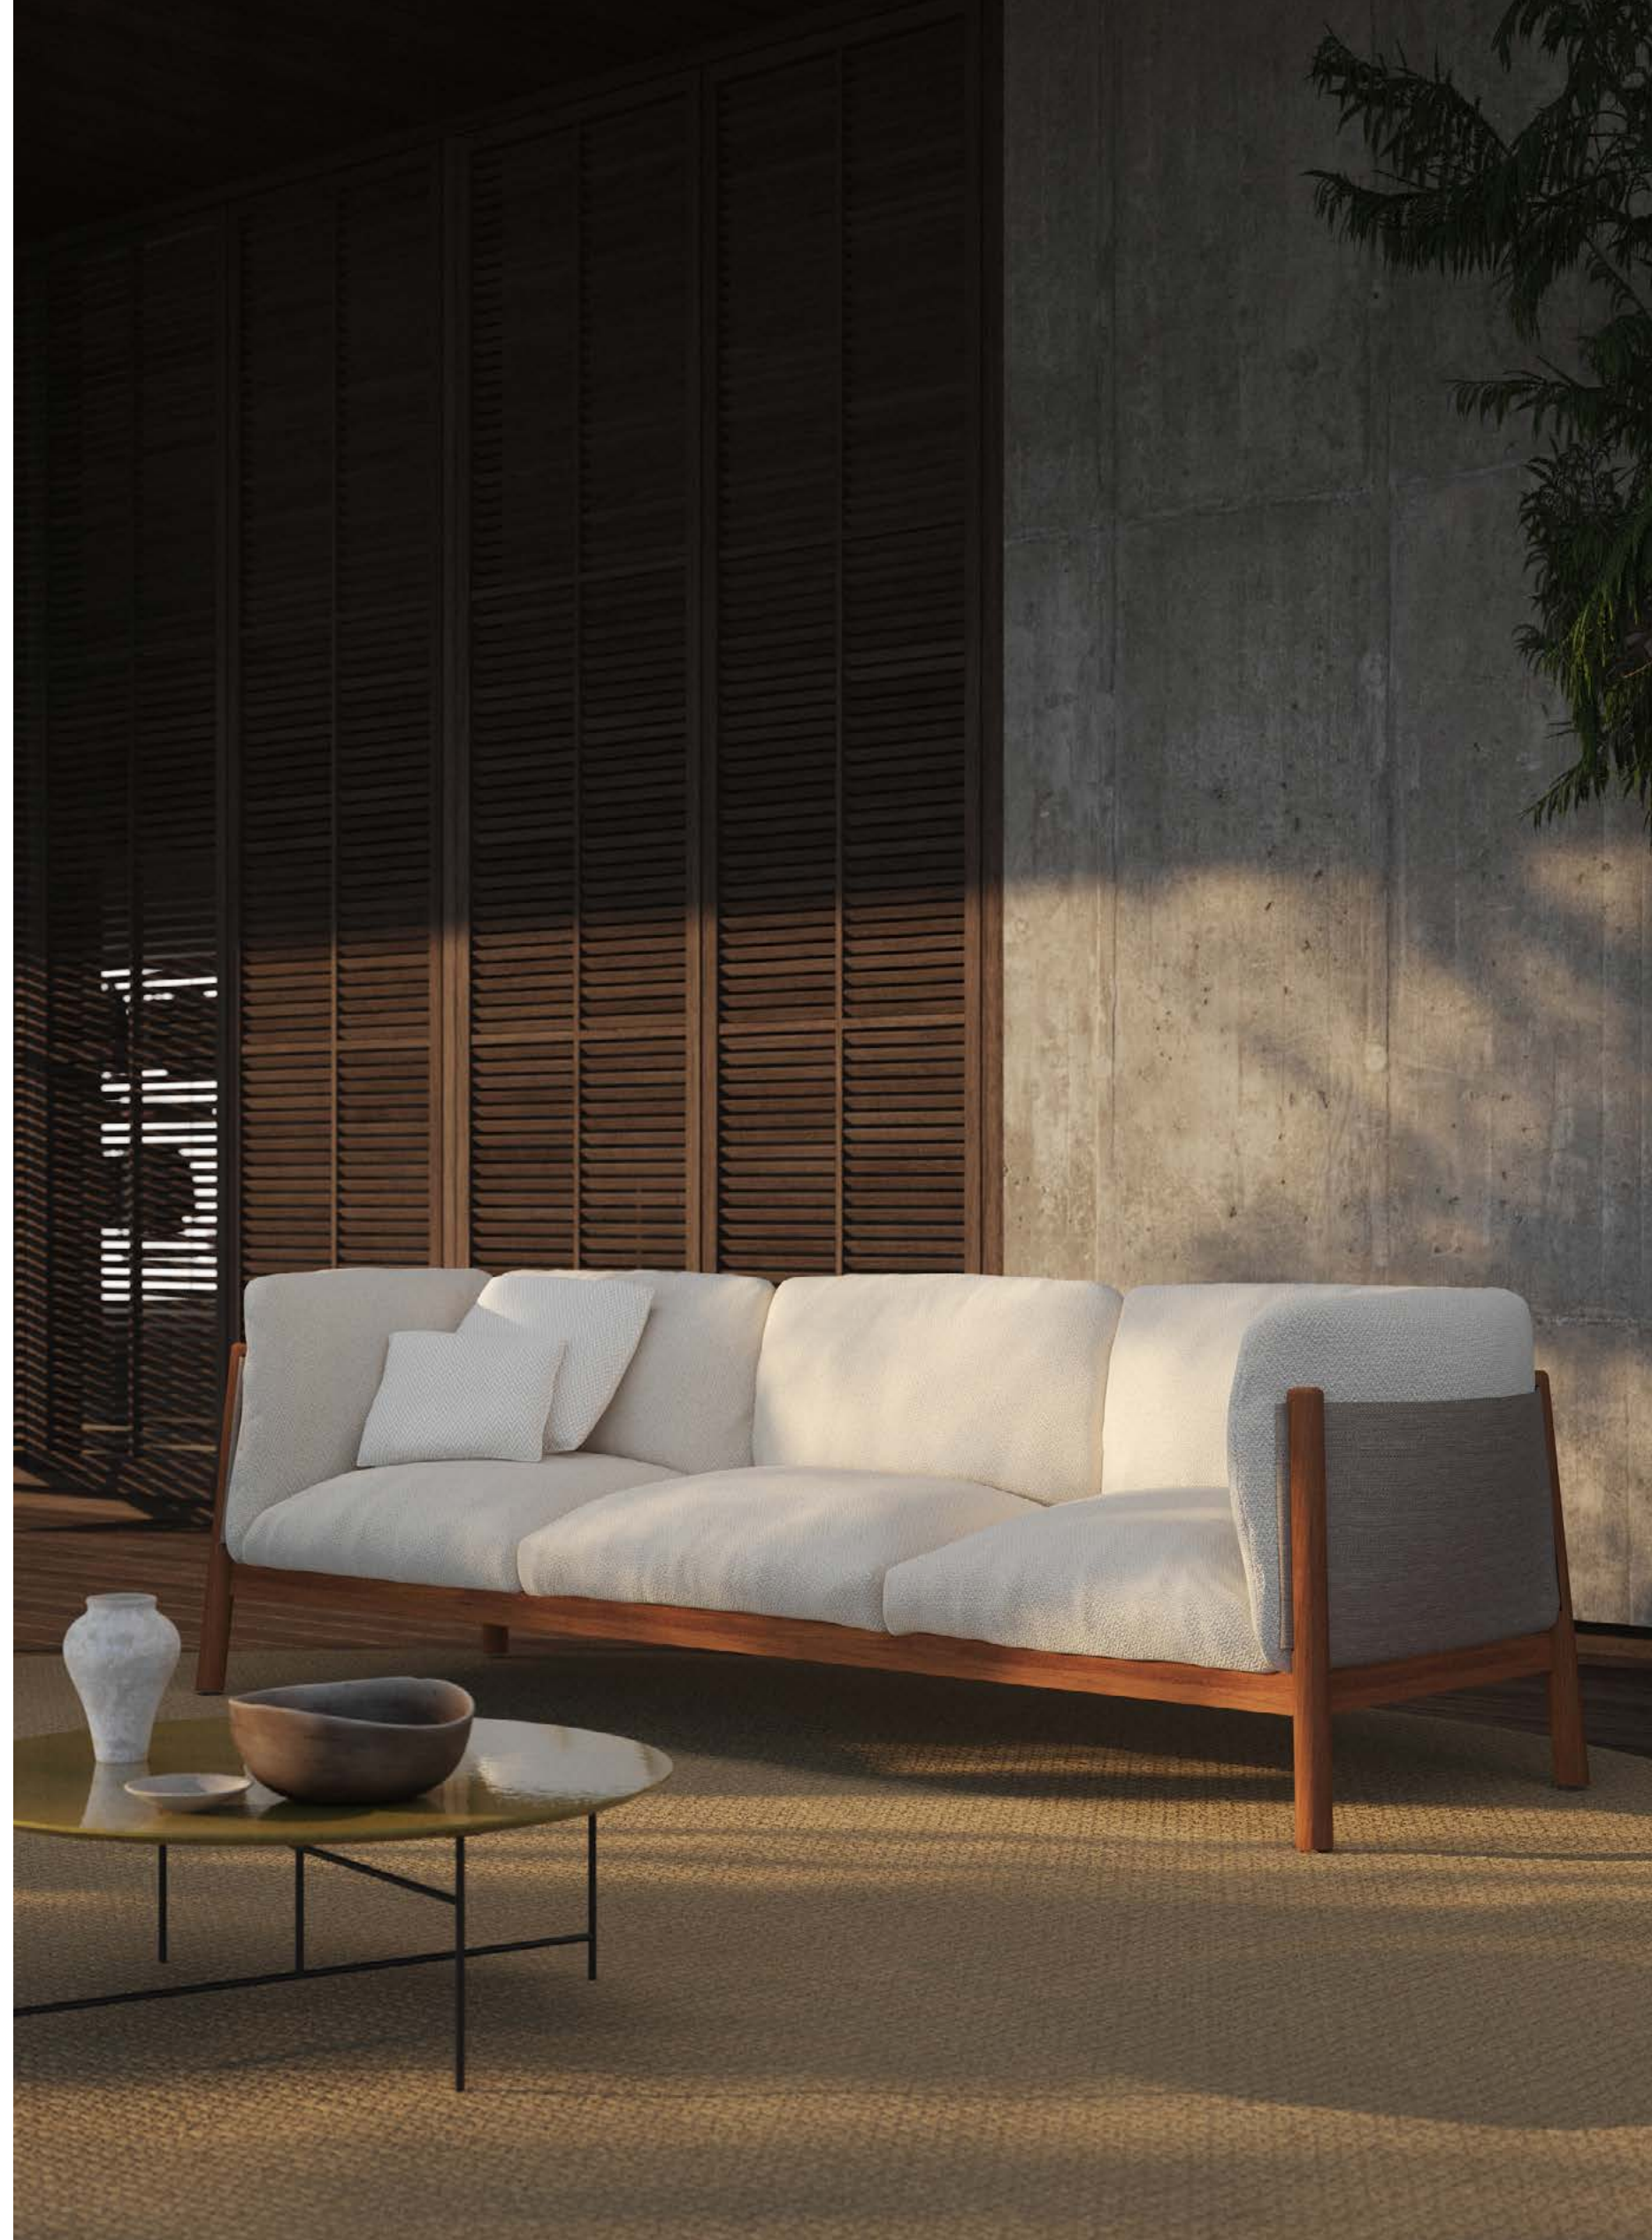

DE PADOVA
YAK OUTDOOR sofa, LucidiPevere.
SEN OUTDOOR low table, Kensaku Oshiro.
AGADES rug.