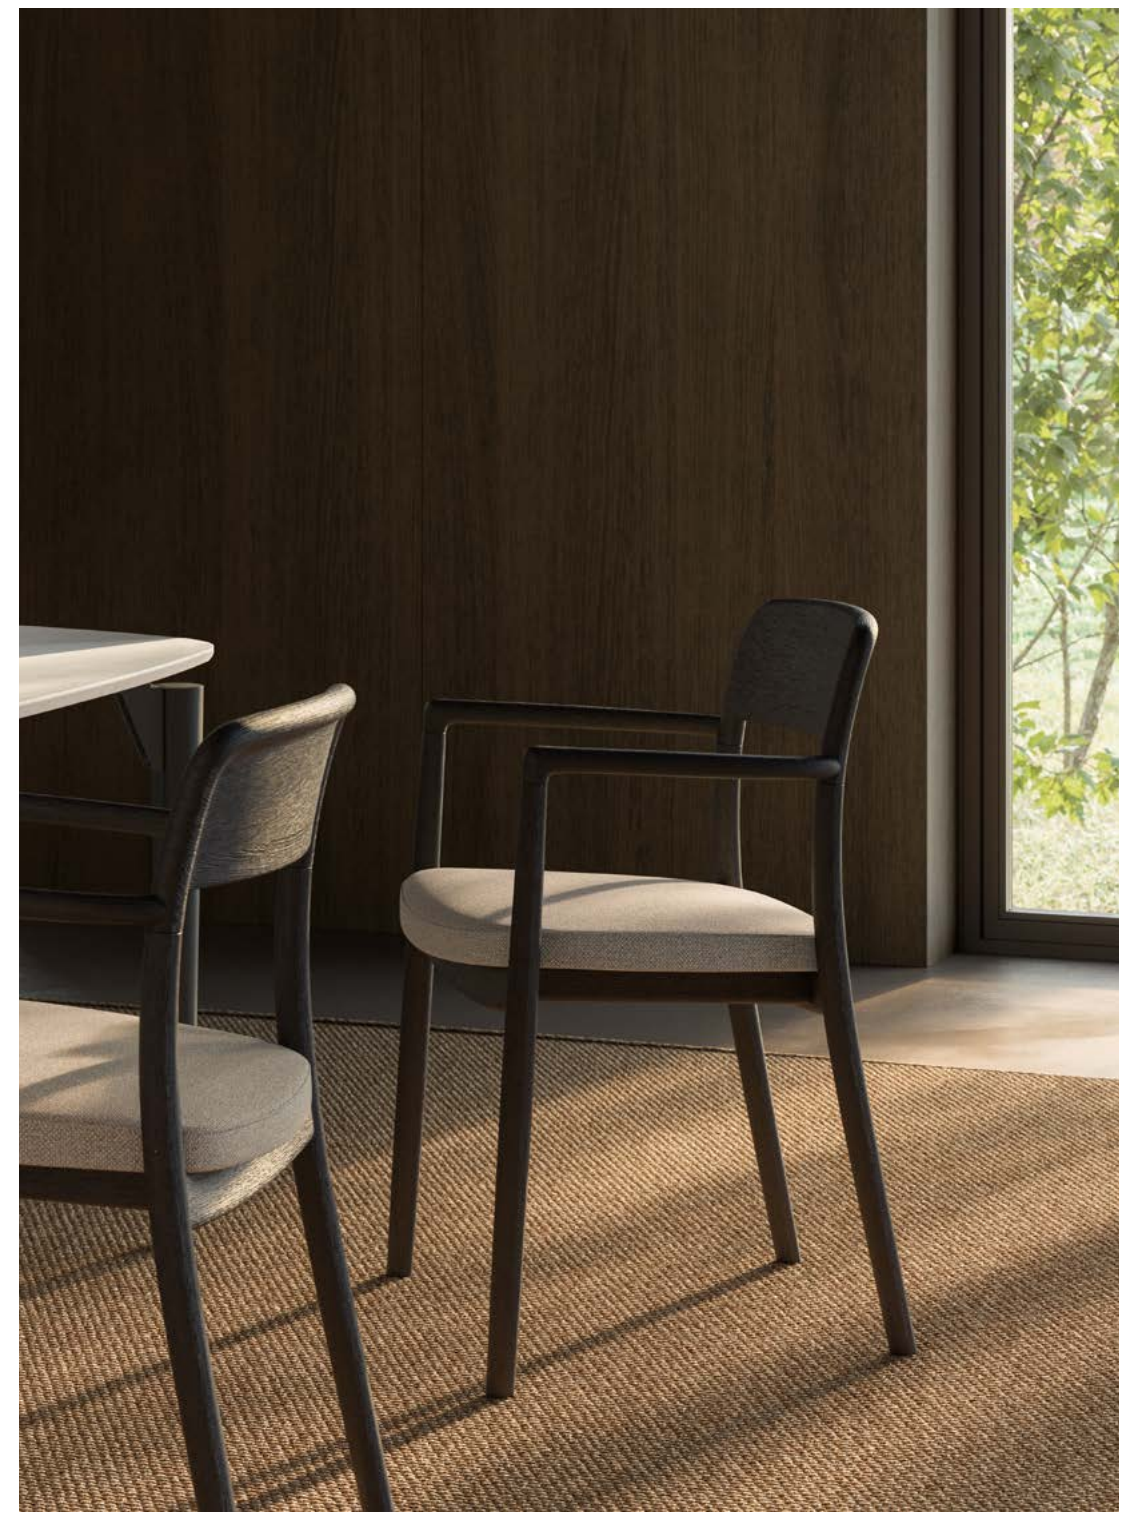

TALOS low tables, Keiji Takeuchi.
ELEMENTI pendant lamps, Elisa Ossino.
TSUKI floor lamp, Naoto Fukasawa.
SAINTPAUL SHELVING SYSTEM
shelving system, CRS De Padova.
BAMAKO rug.

DE PADOVA
 D'ANTAN *armchair and footrest*, Raffaella Mangiarotti.
 BRONZE CASTING SCULPTURE *low table*, Time & Style édition.
 SAINTPAUL SHELVING SYSTEM *shelving system*, CRS De Padova.
 BAMAKO *rug*.