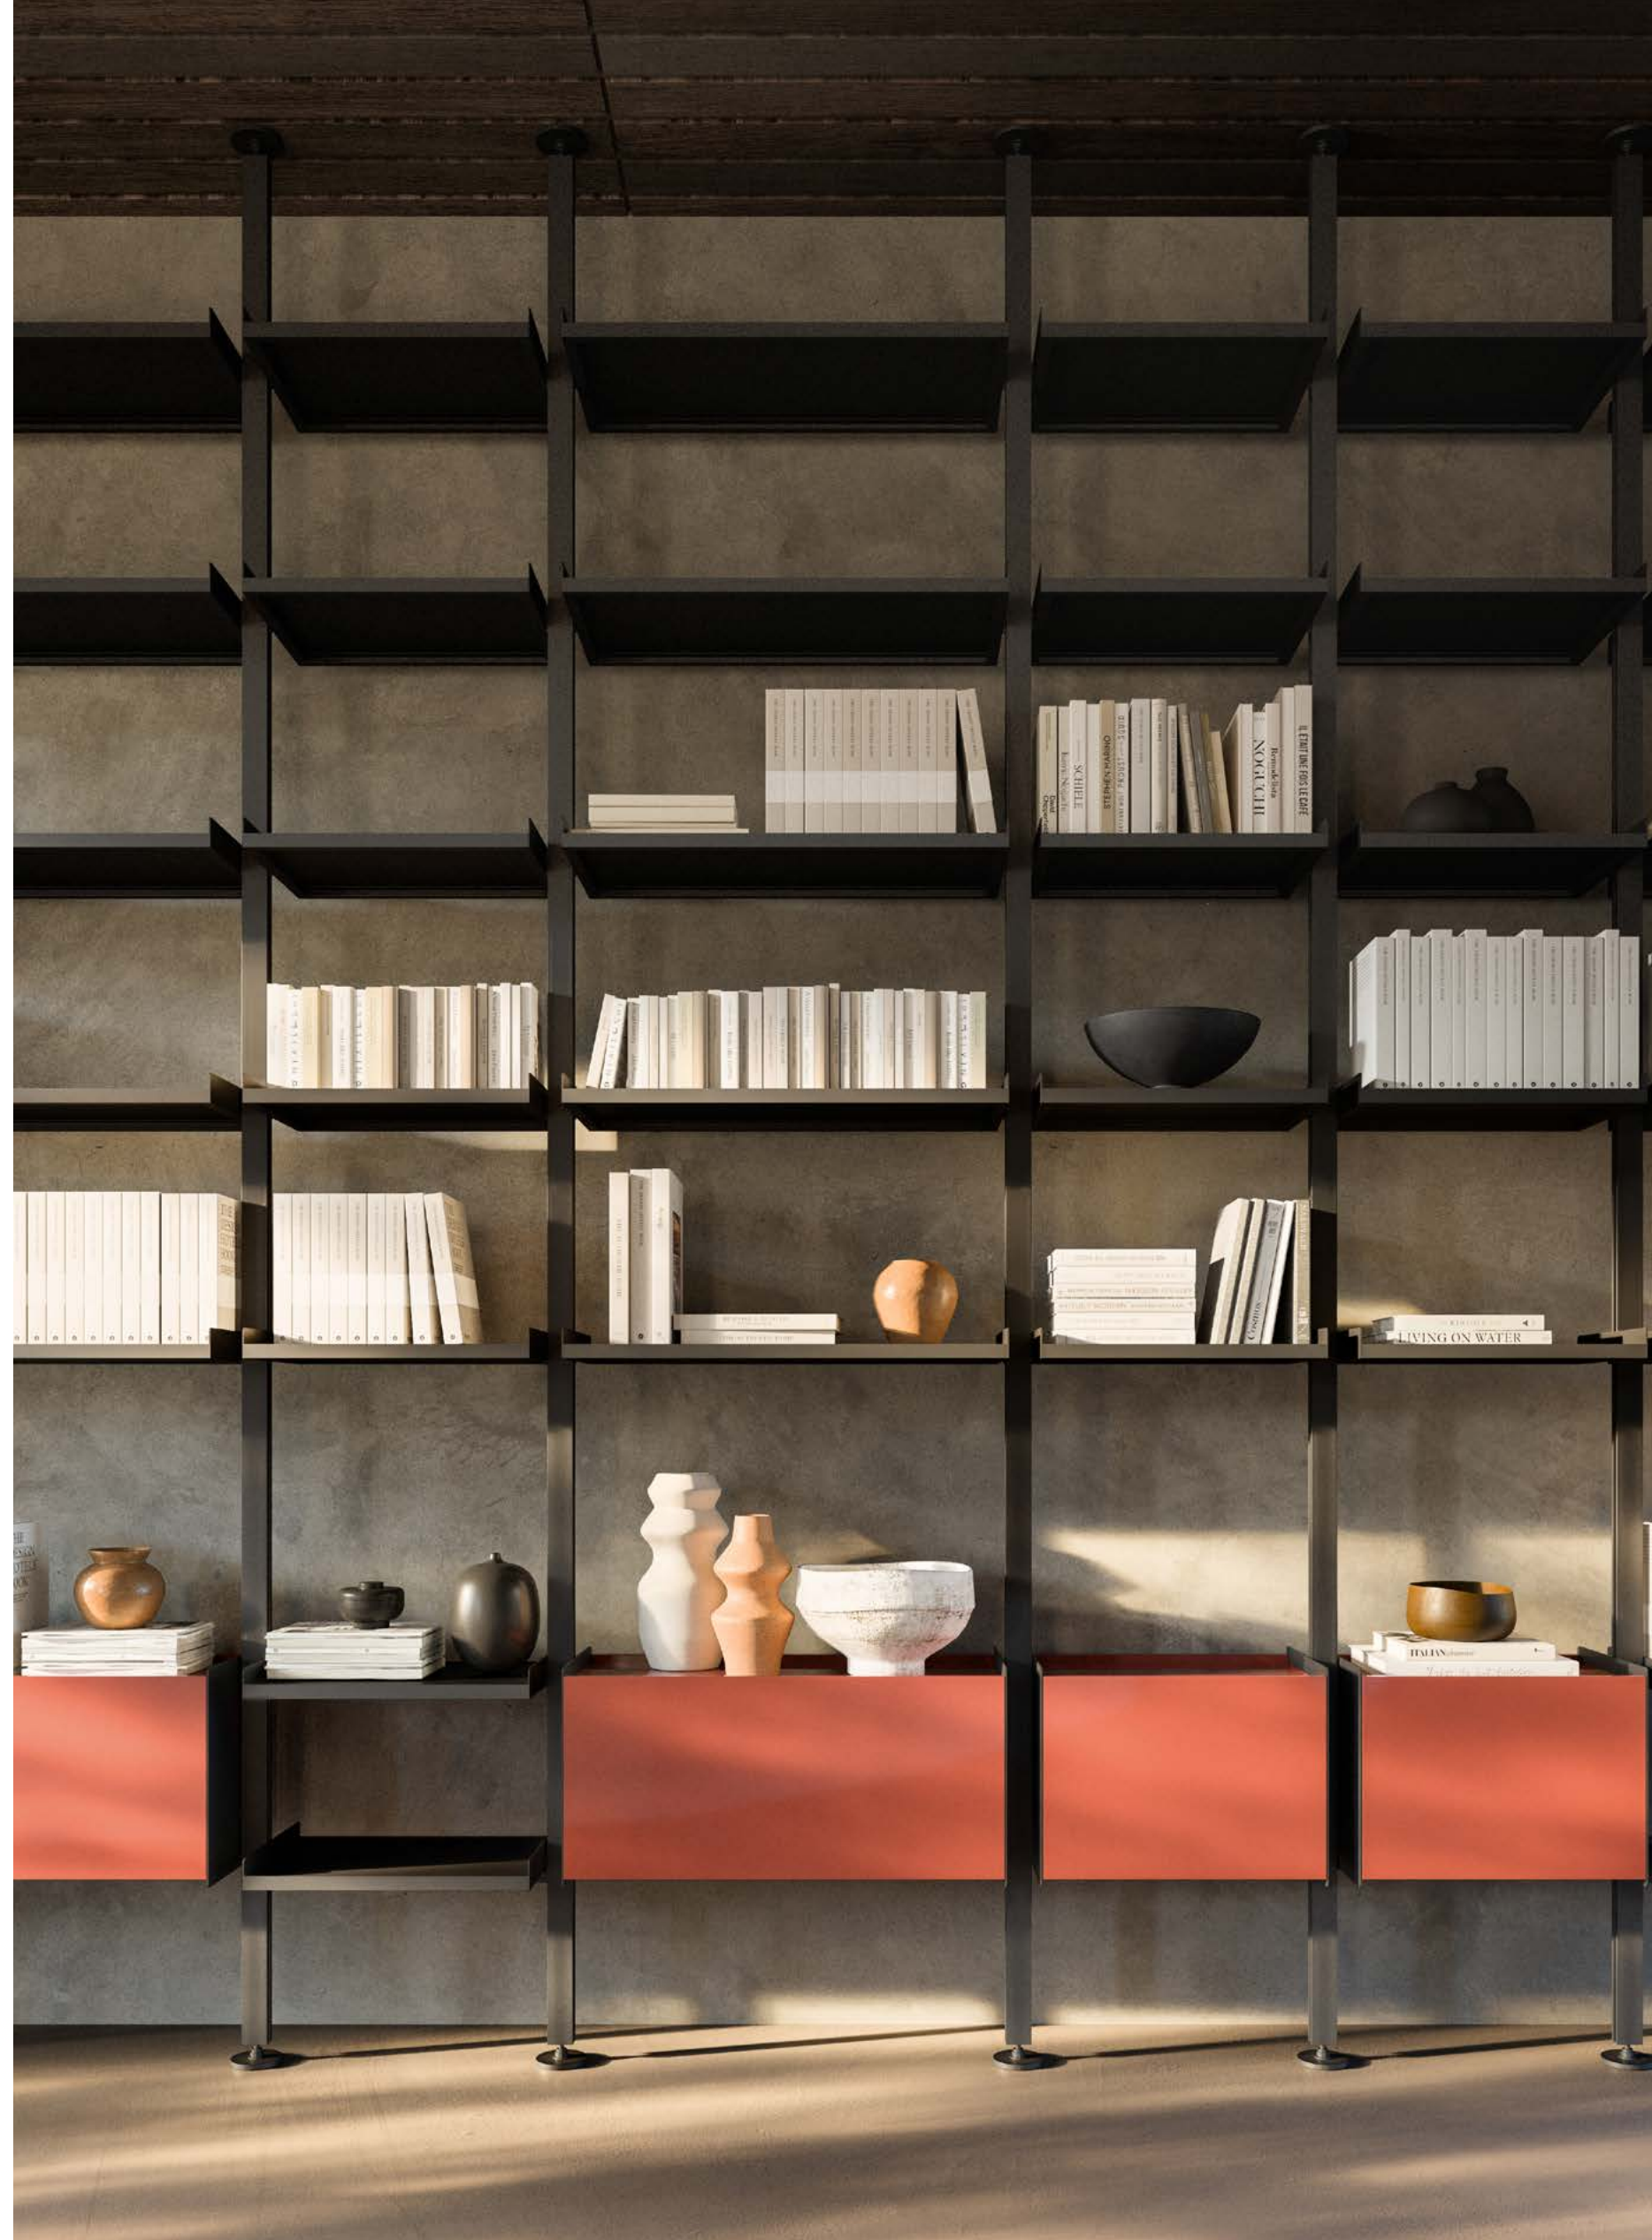

DE PADOVA
TAVOLO '95 *table*, Achille Castiglioni.
VILLETTA *chairs*, Keiji Takeuchi.
BOMBORI *pendant lamp*, Time & Style édition.
BAMAKO *rug*.