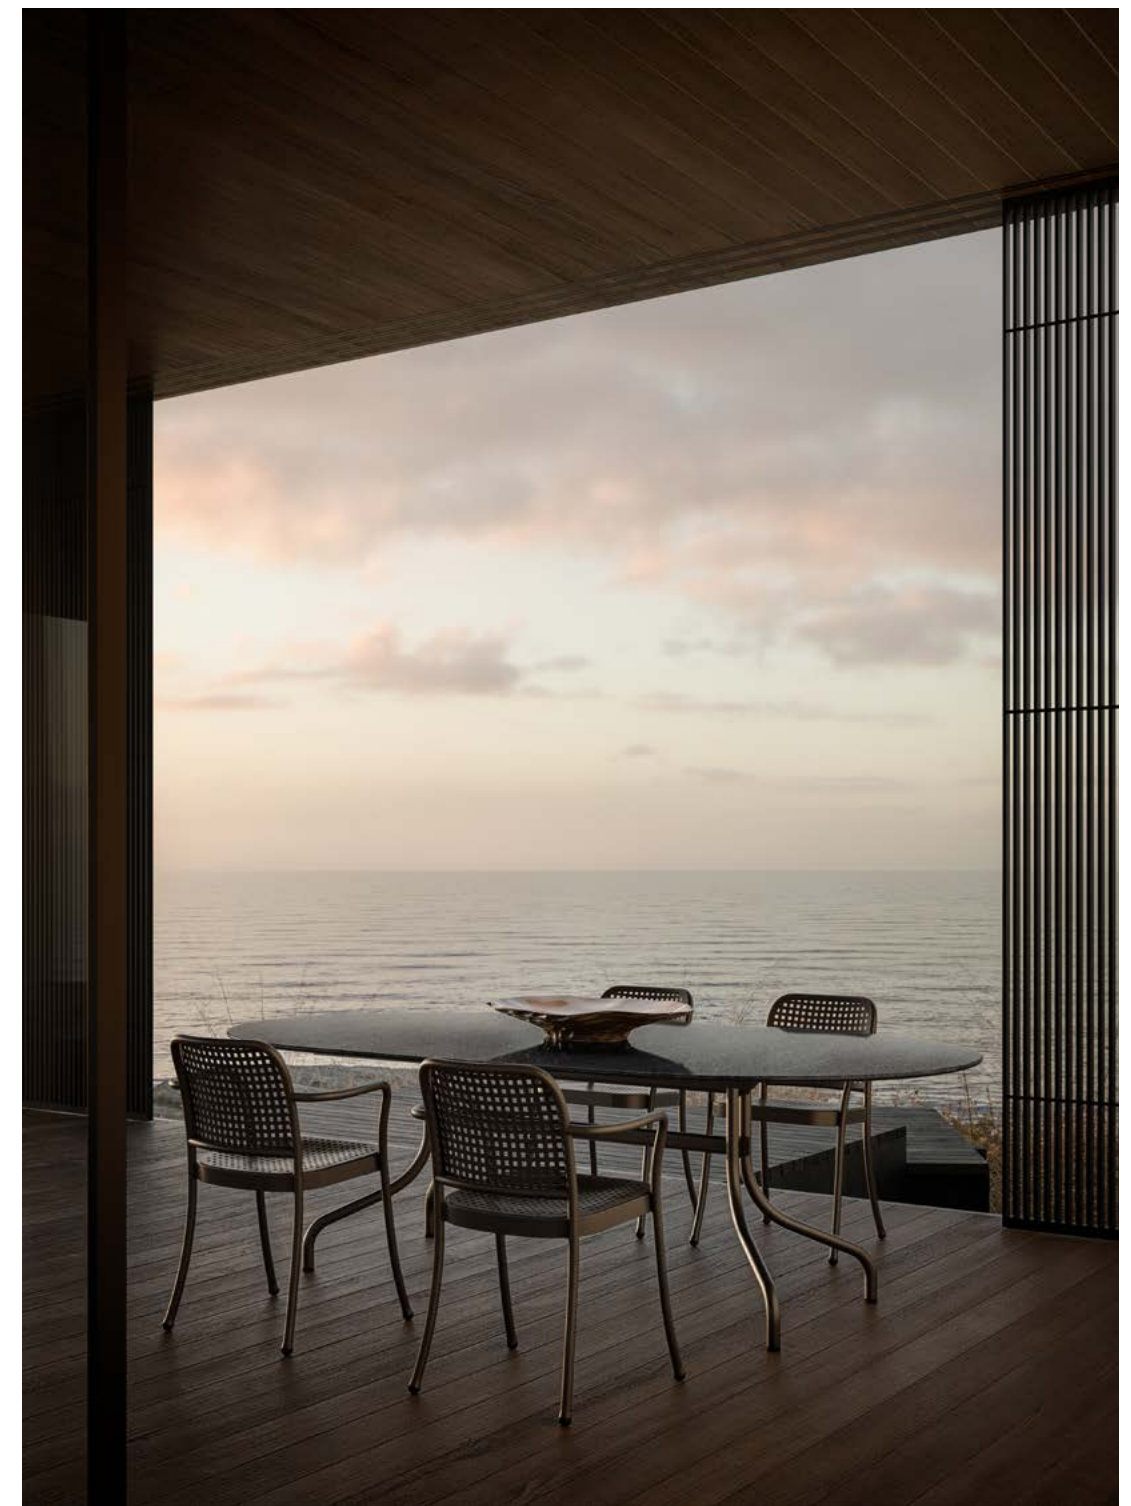

DE PADOVA
T.54 OUTDOOR *armchairs*, Fratelli Monti, Archivio Storico Bonacina 1889.
SEN OUTDOOR *low tables*, Kensaku Oshiro.
SHINE 26 *table*, Vico Magistretti.
SILVER *chairs*, Vico Magistretti.