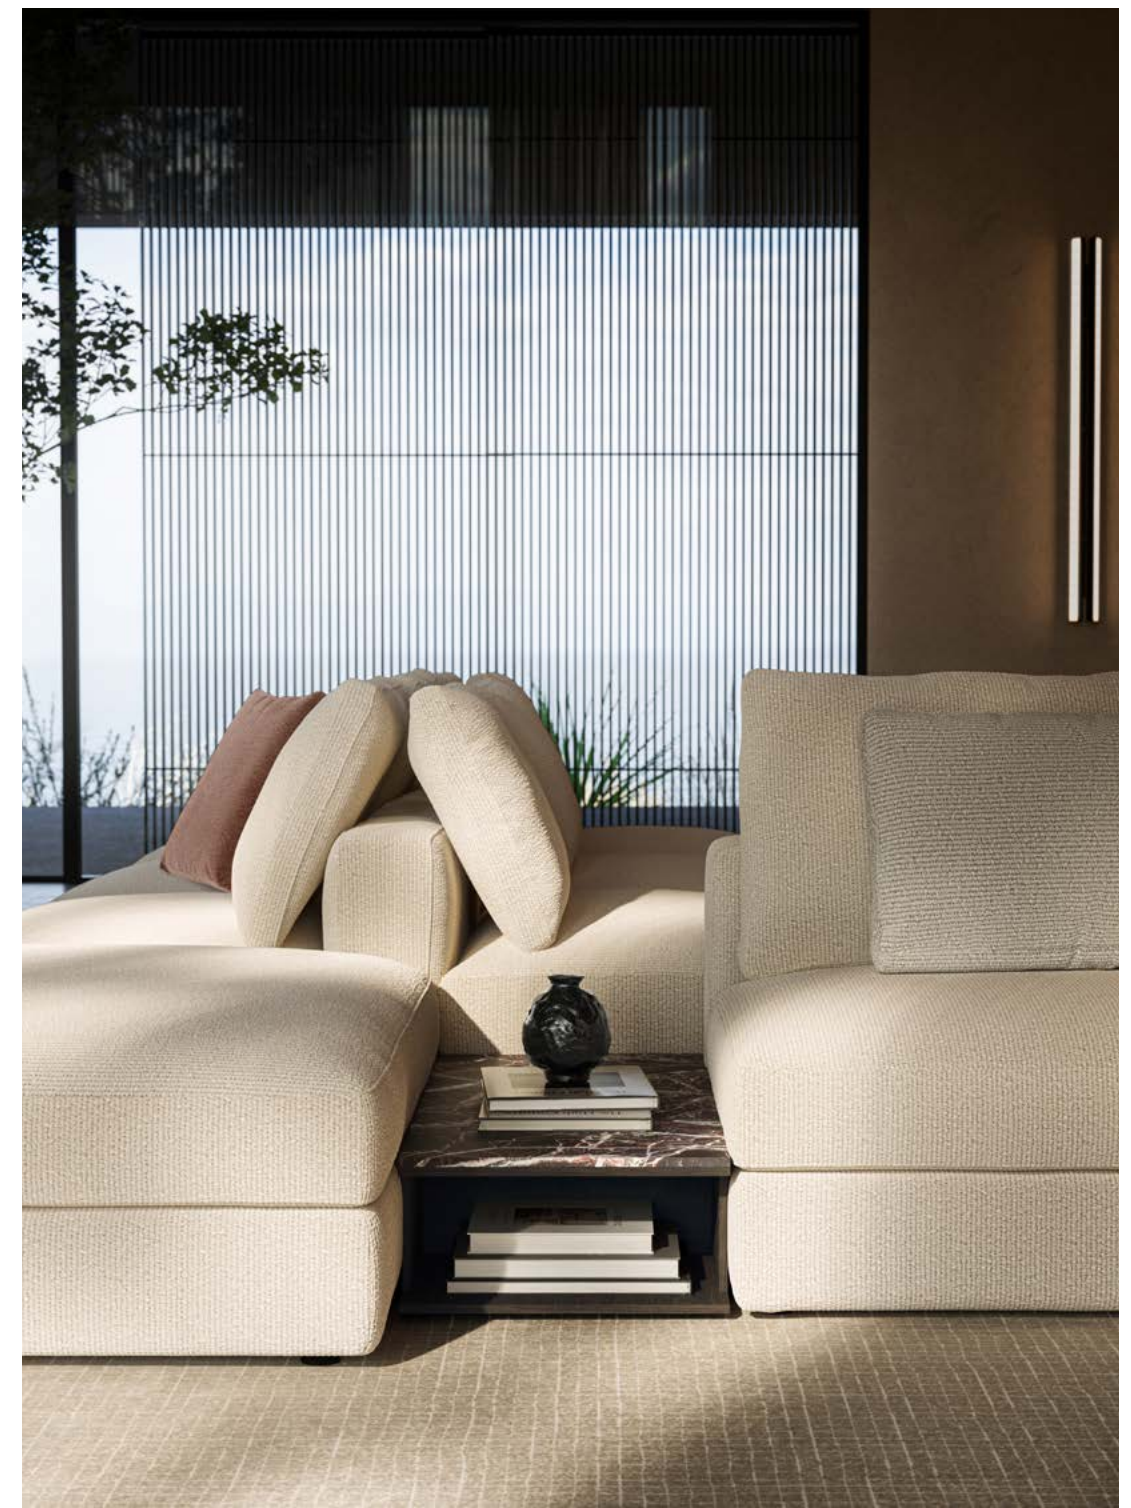

ADL
FOREST partitioning systems.

DE PADOVA
MOSAÏQUE TWO sofas, poufs and units, Piero Lissoni.
BOMBORI pendant lamps, Time & Style edition.
CUT BACK wall lamps, David Lopez Quincoces.
TRIBECA rug.