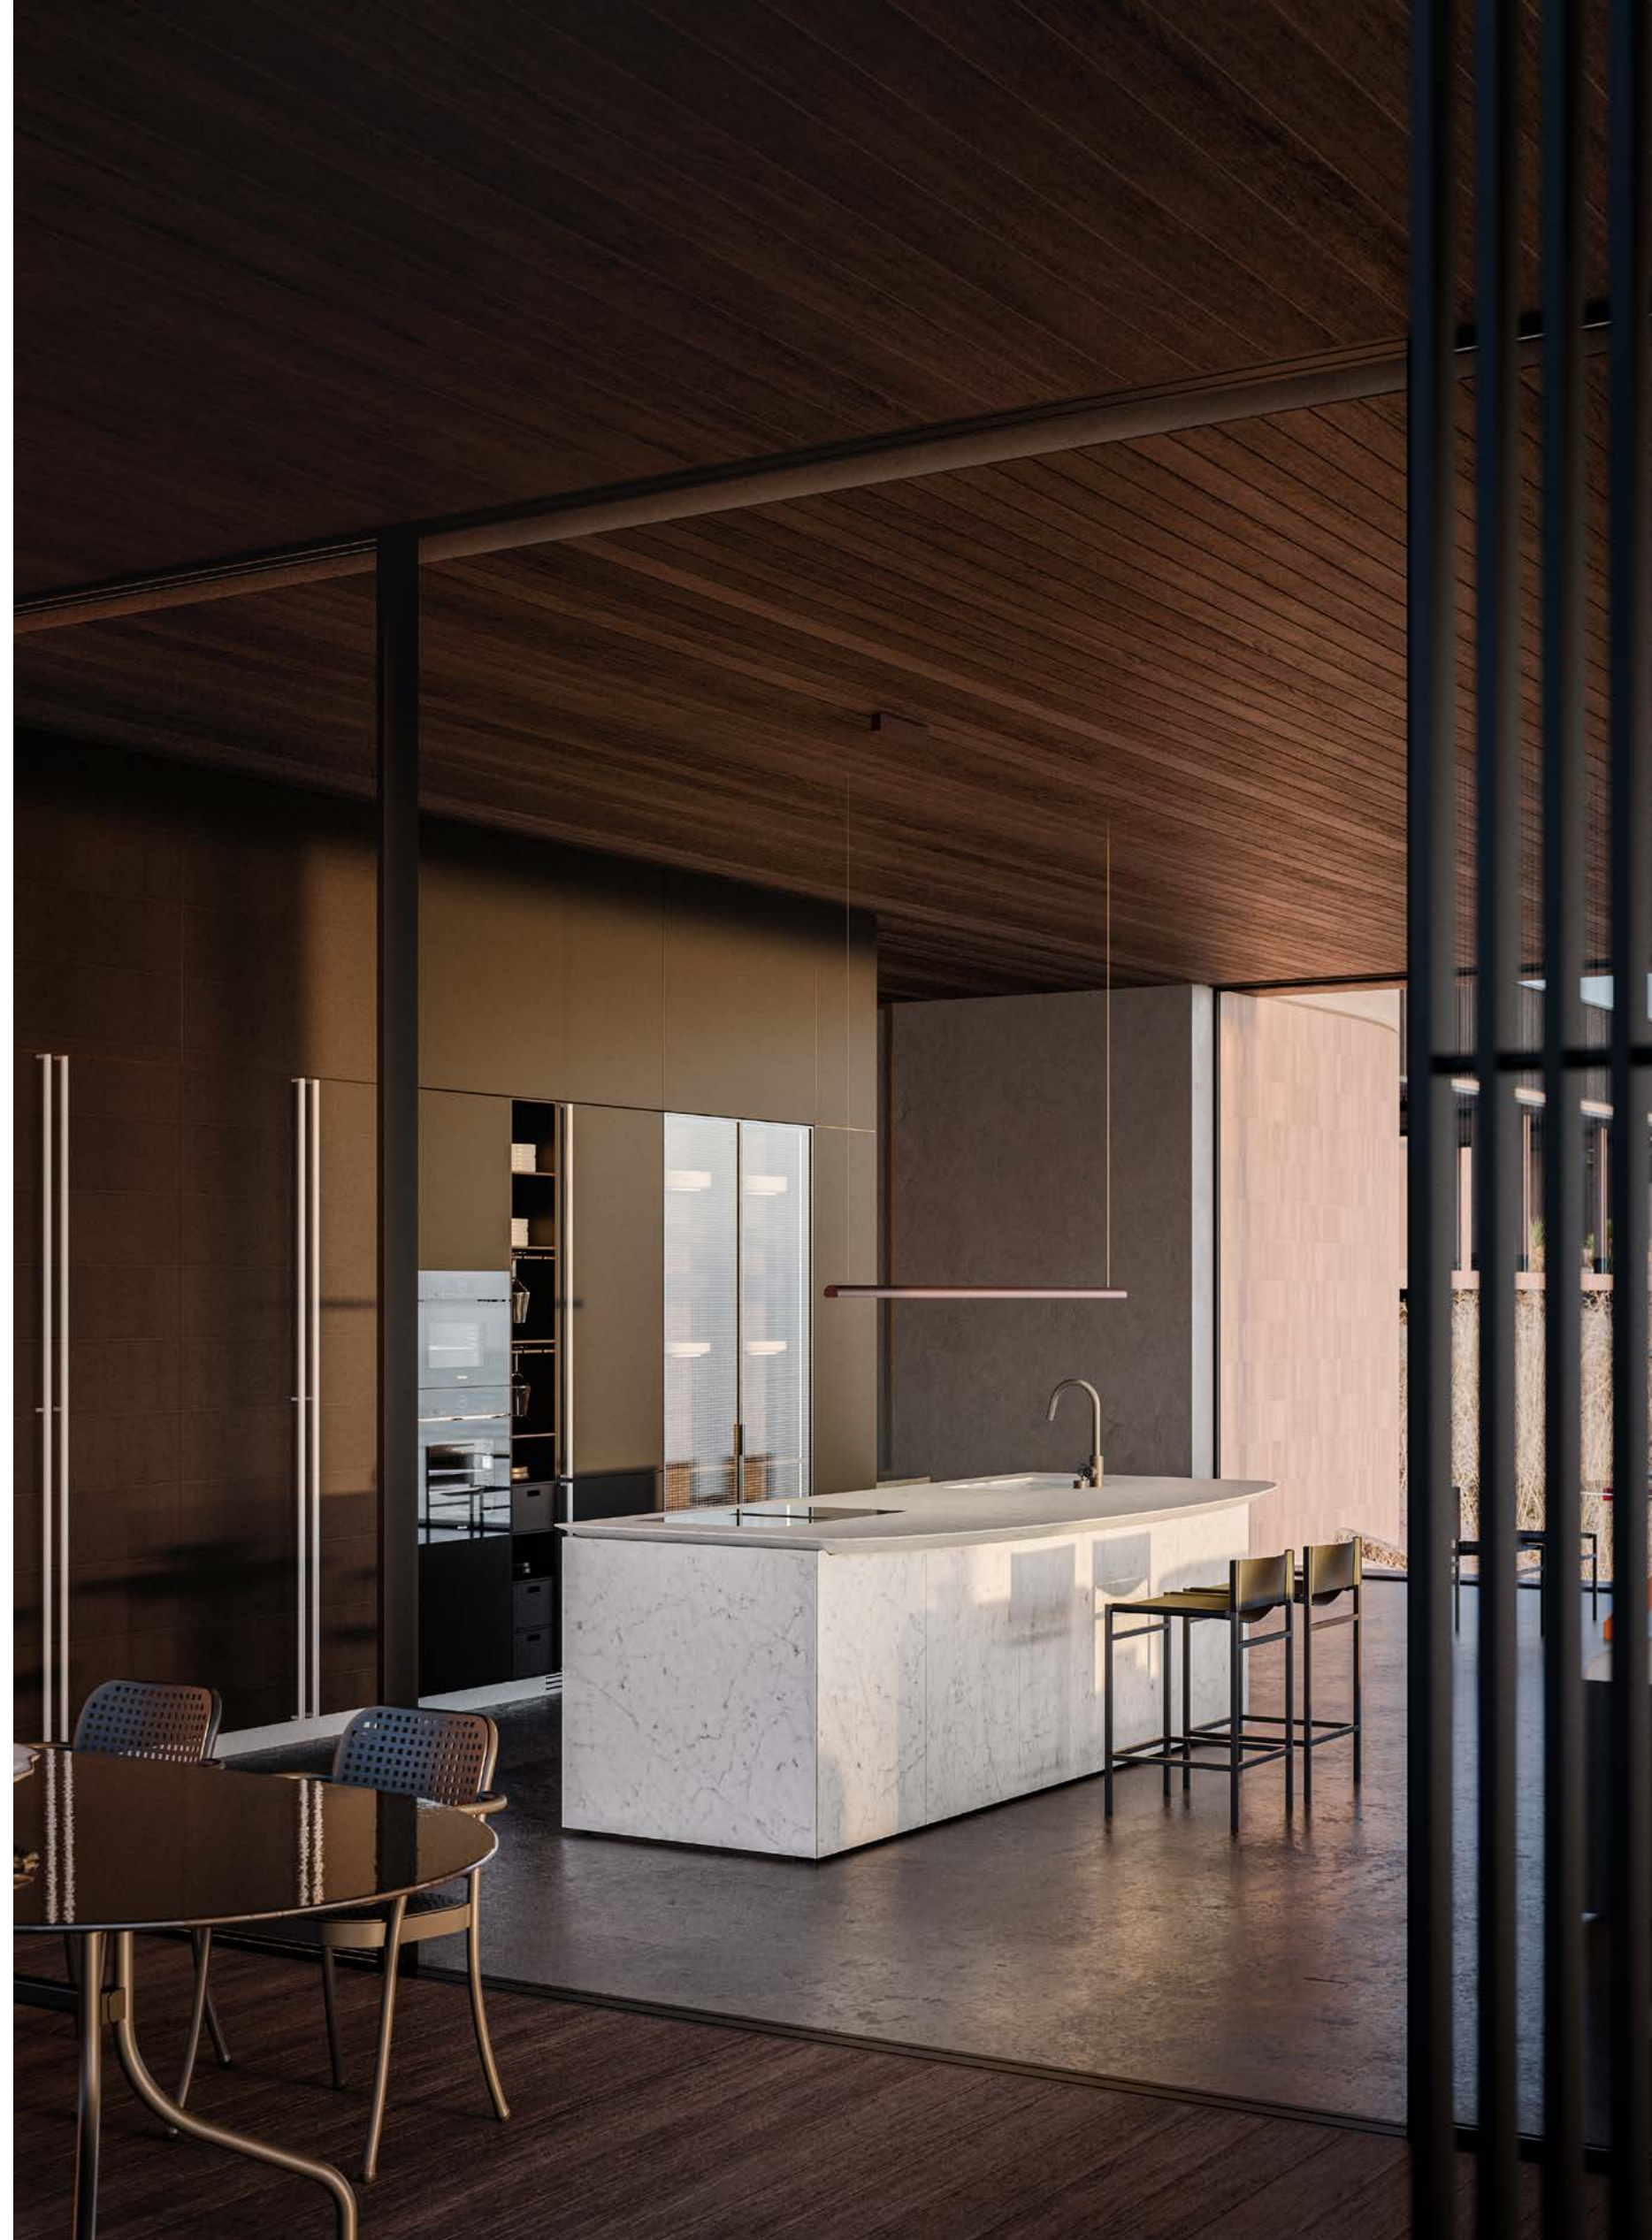

BOFFI
K14 *kitchen*, Norbert Wengen.
HIDE PRO *tall units*, Piero Lissoni + CRS Boffi.
QUADRO *display tall units*, CRS Boffi.
PIPE *tap*, Marcel Wanders - Boffi Fantini Aboutwater.

DE PADOVA
REA *stools*, Paolo Tilche.
CUT BACK LINEAR *pendant lamp*, David Lopez Quincoces