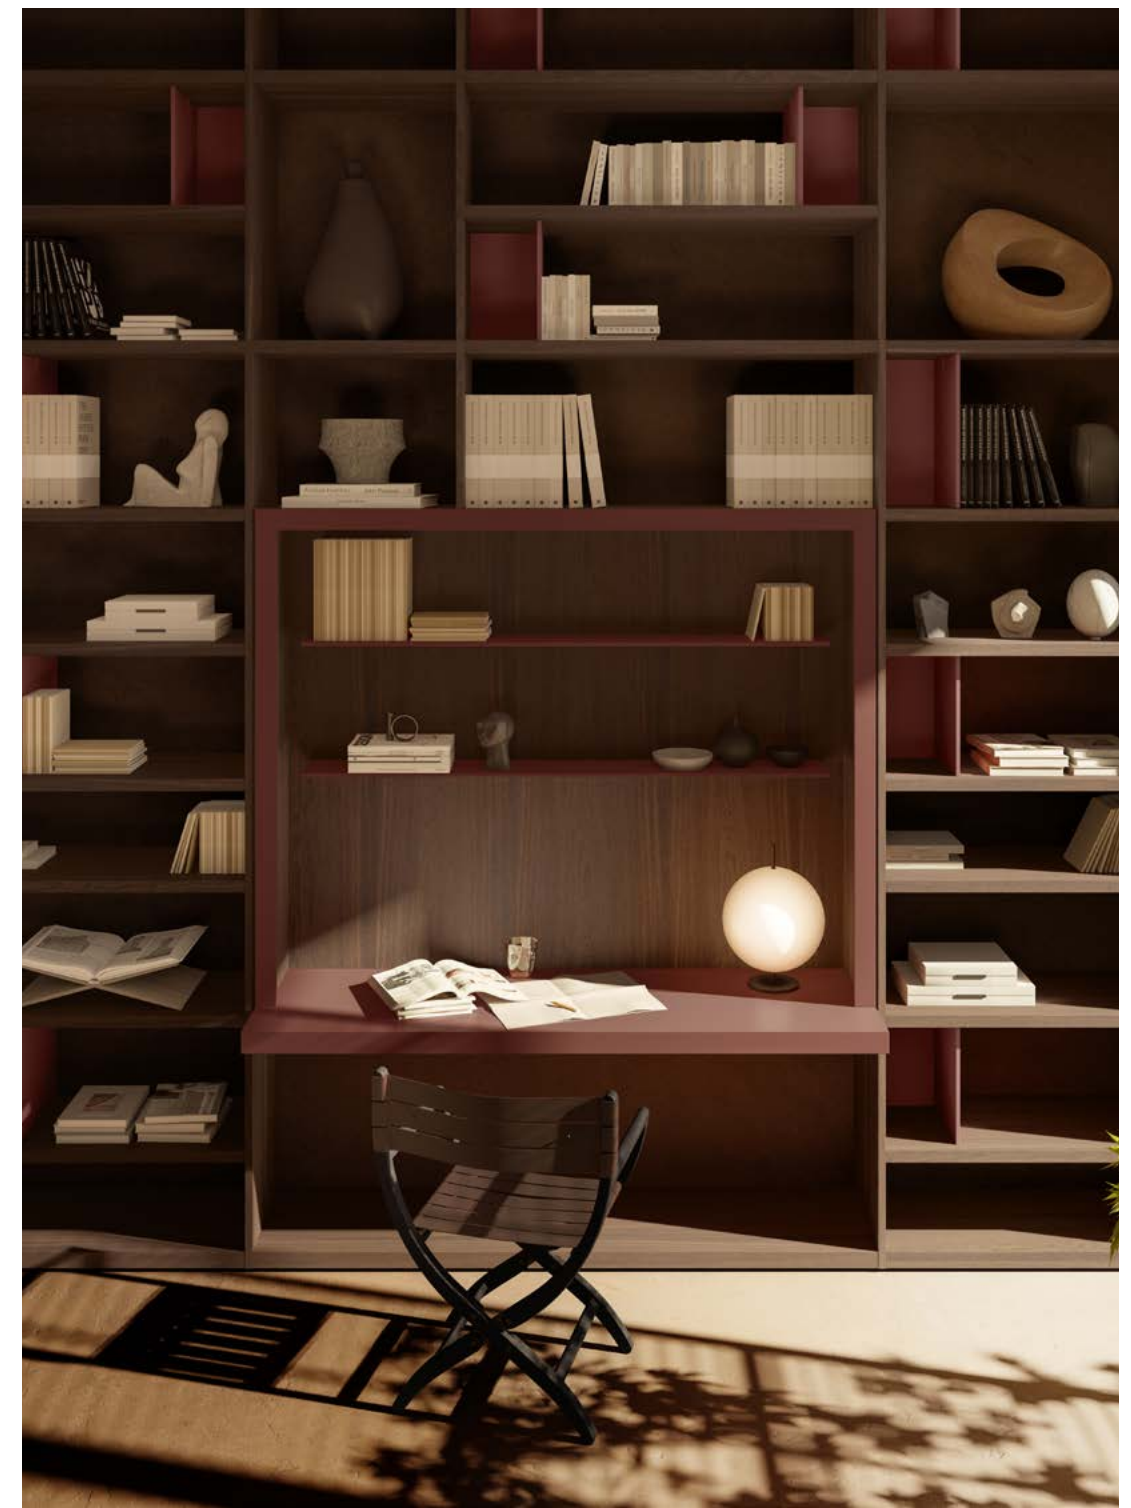

BOFFI
ANTIBES SYSTEM *shelving system*, Piero Lissoni + CRS Boffi.

DE PADOVA
ALMAYER *chair*, Paolo Rizzato.
ELEMENTI *table lamp*, Elisa Ossino.