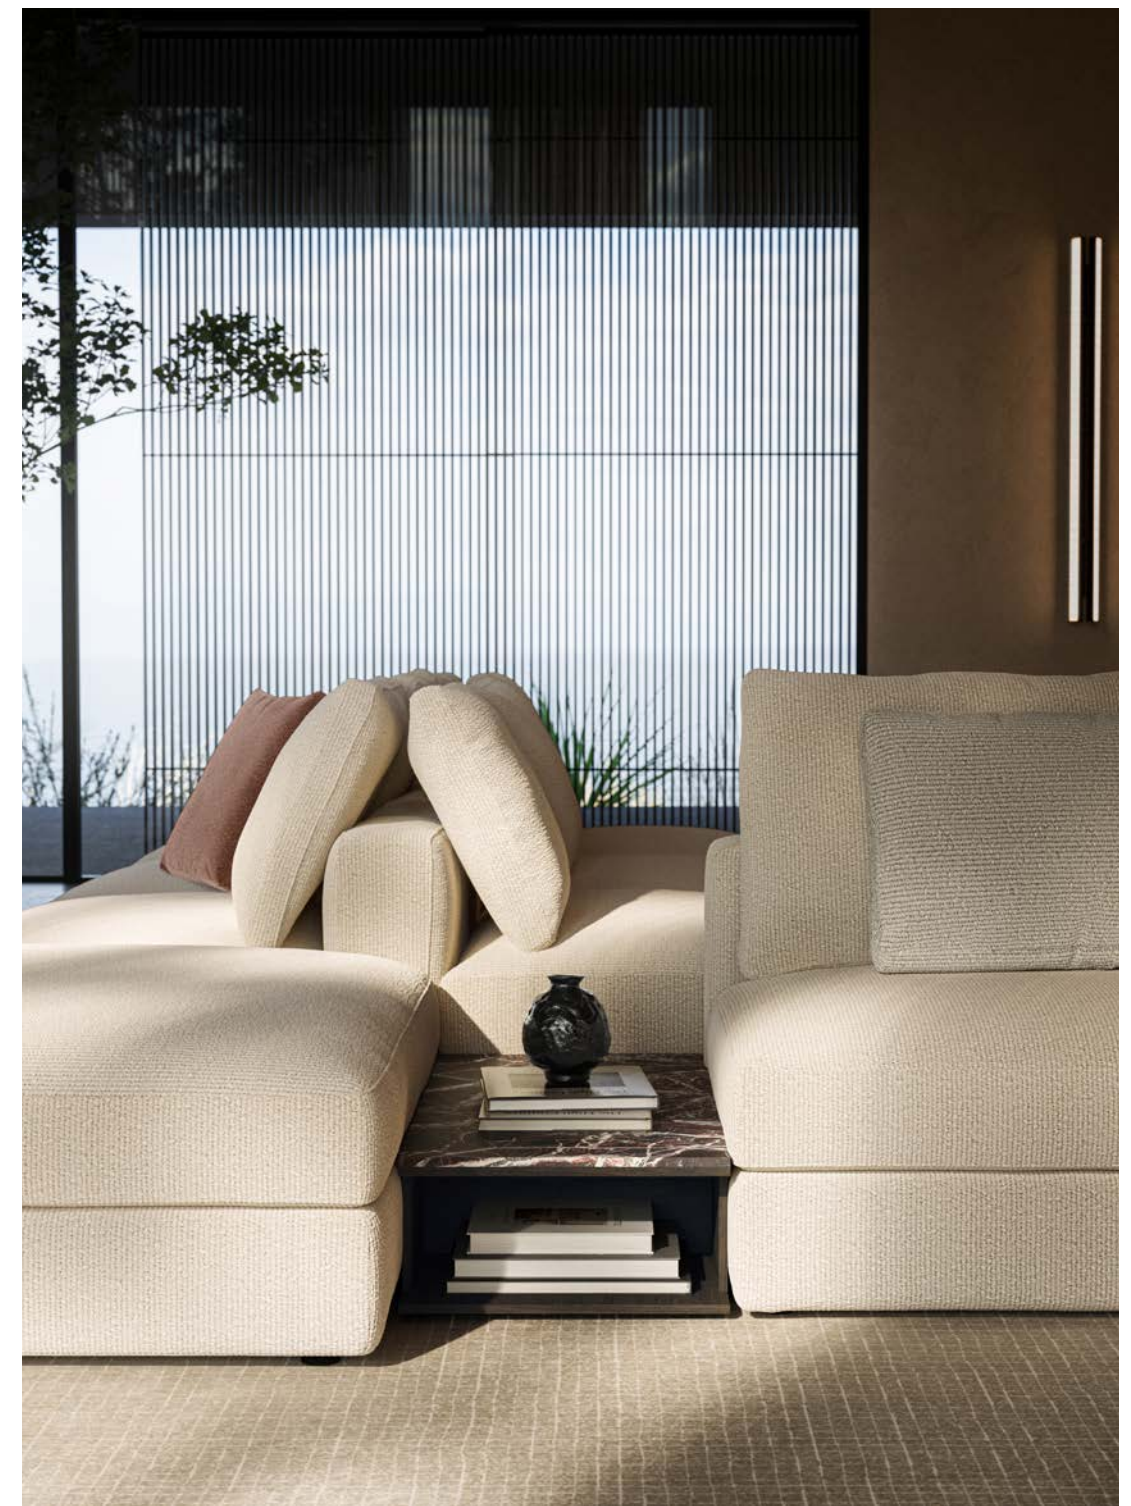

ADL
FOREST partitioning systems.

DE PADOVA
MOSAÏQUE TWO sofas, poufs and units, Piero Lissoni.
BOMBORI pendant lamps, Time & Style edition.
CUT BACK wall lamps, David Lopez Quincoces.
TRIBECA rug.