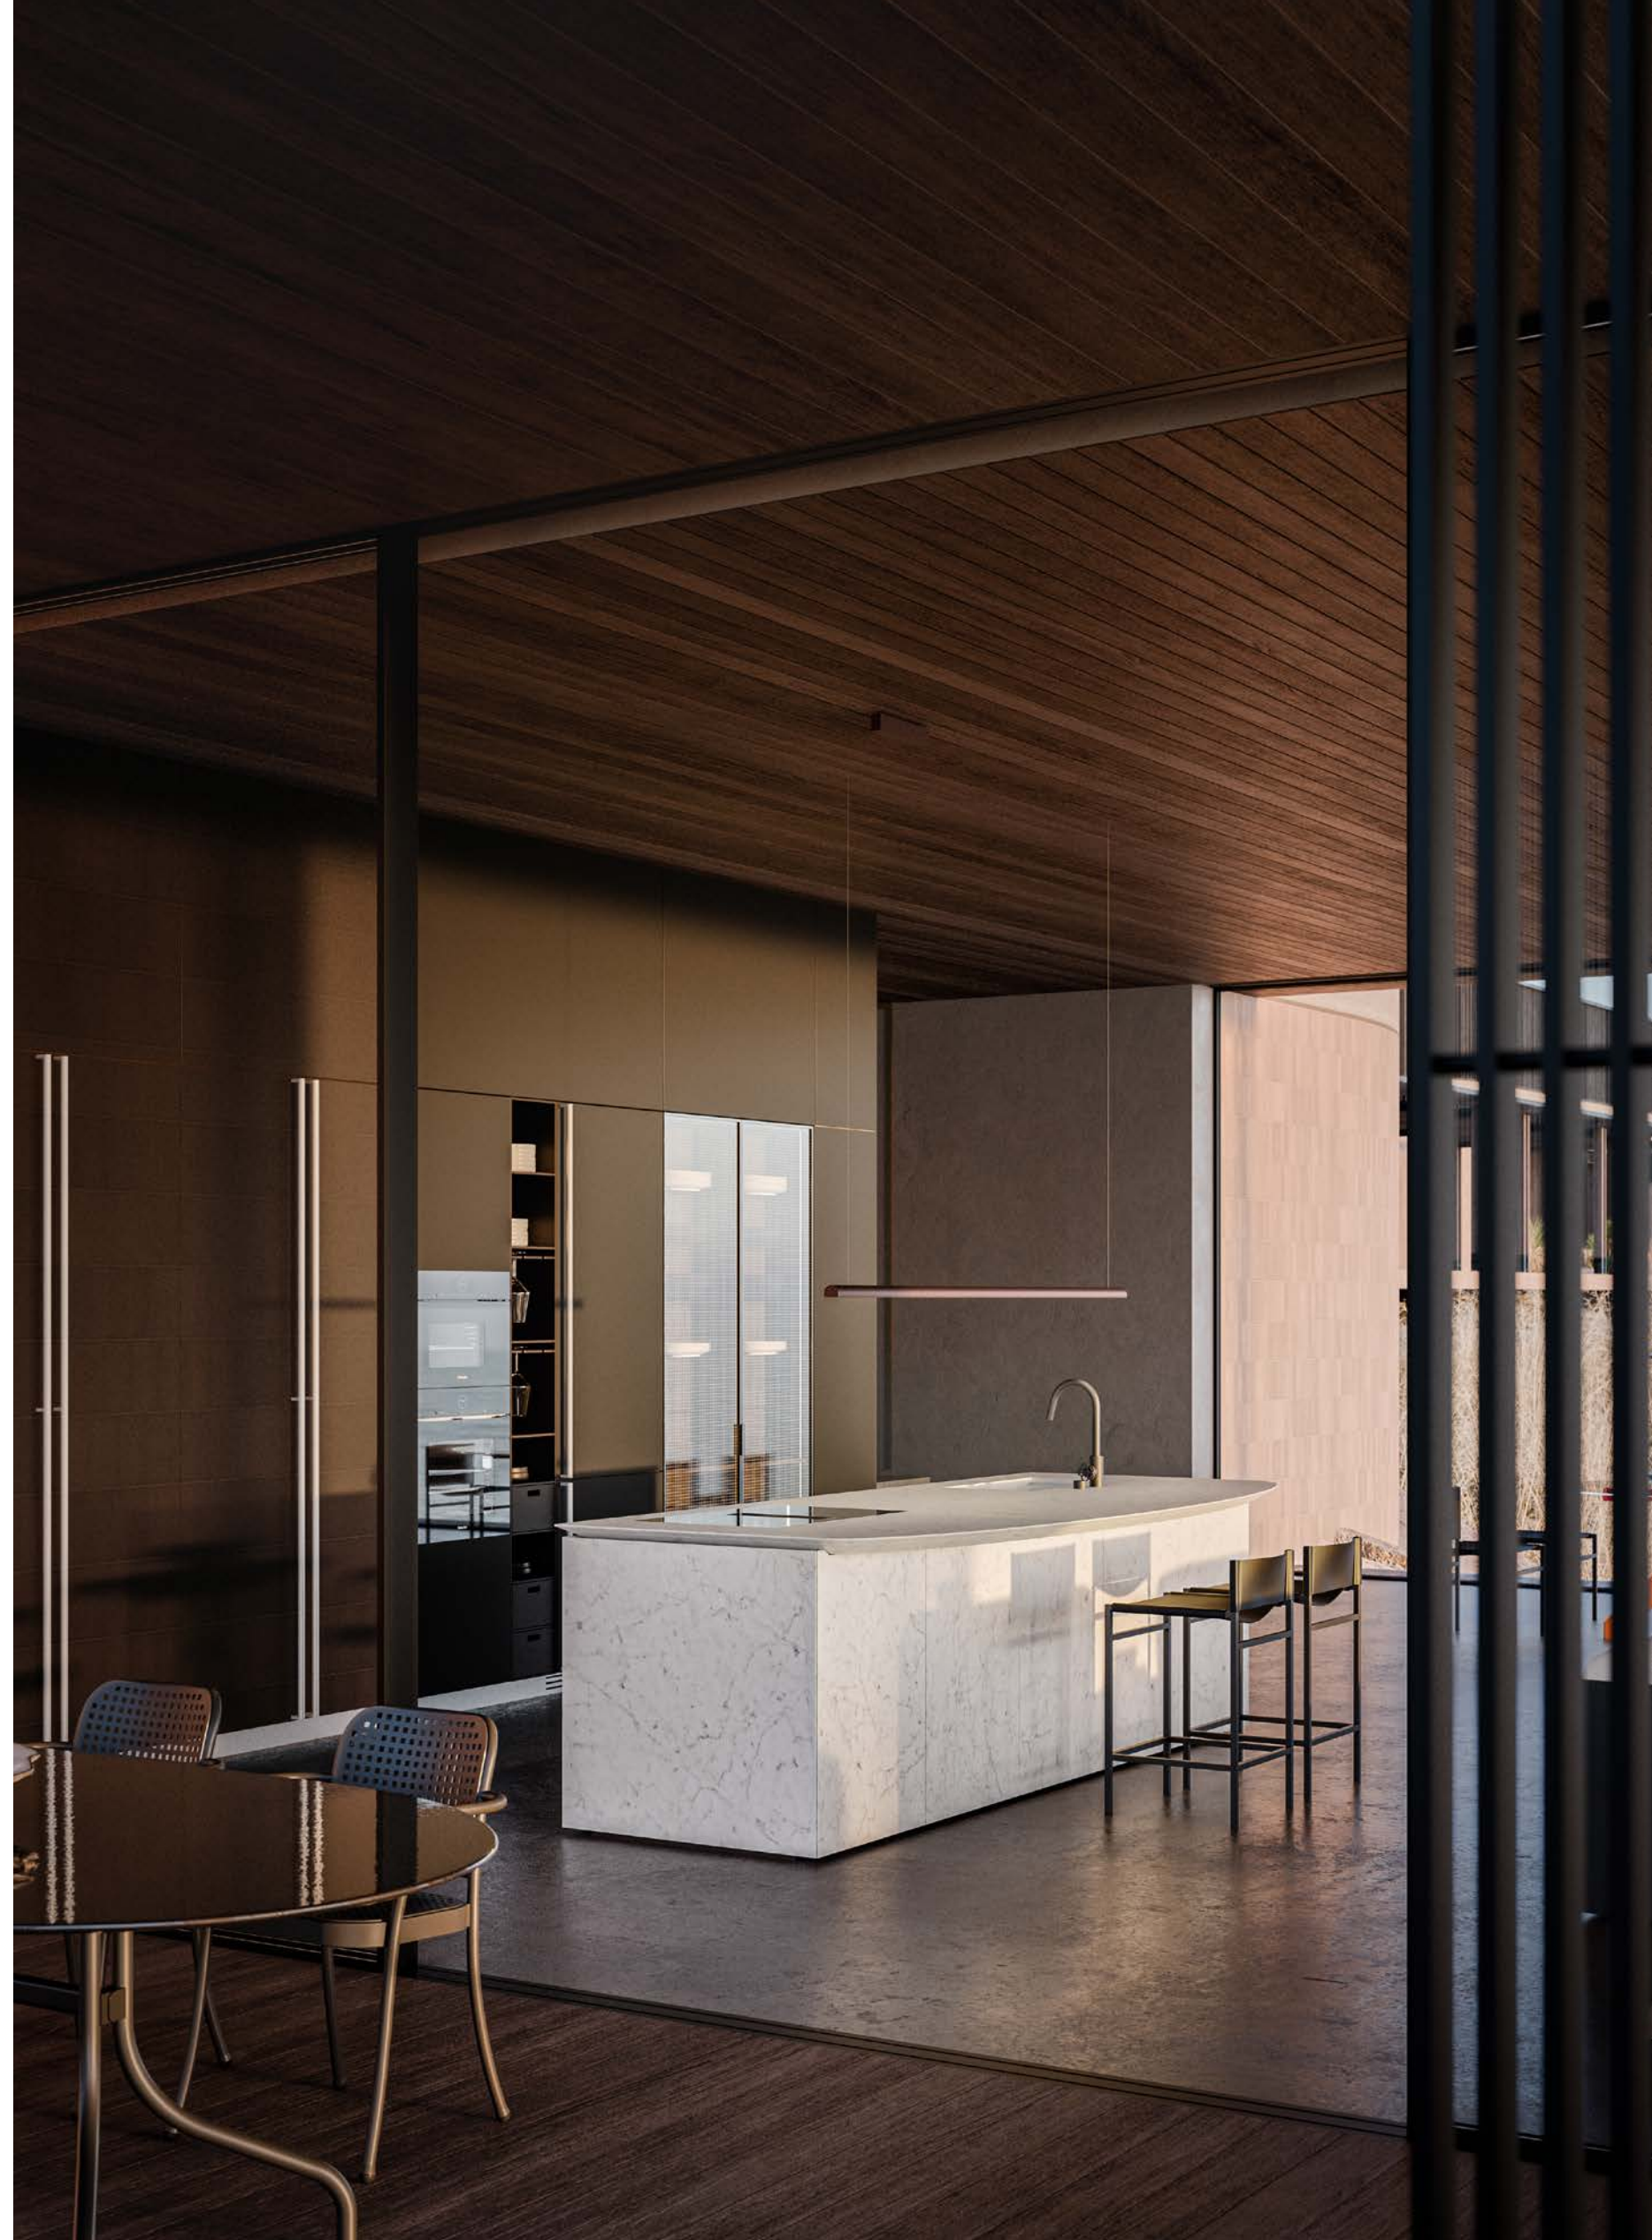

BOFFI
K14 *kitchen*, Norbert Wengen.
HIDE PRO *tall units*, Piero Lissoni + CRS Boffi.
QUADRO *display tall units*, CRS Boffi.
PIPE *tap*, Marcel Wanders - Boffi Fantini Aboutwater.

DE PADOVA
REA *stools*, Paolo Tilche.
CUT BACK LINEAR *pendant lamp*, David Lopez Quincoces