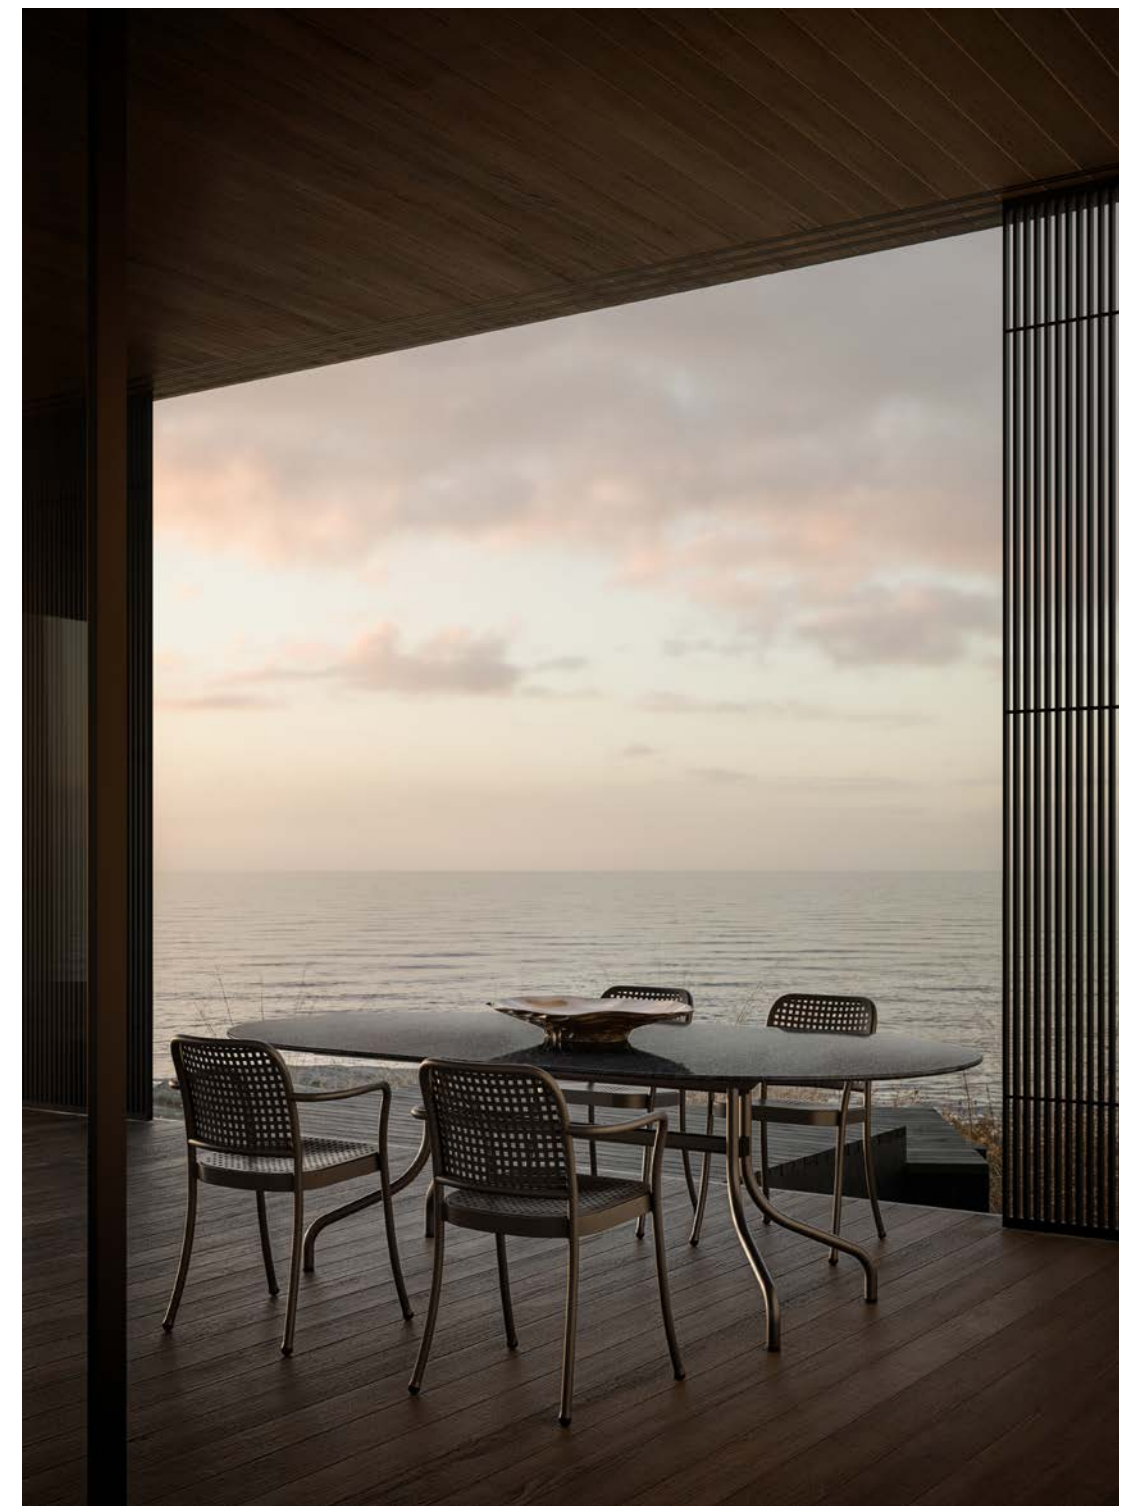

DE PADOVA
T.54 OUTDOOR *armchairs*, Fratelli Monti, Archivio Storico Bonacina 1889.
SEN OUTDOOR *low tables*, Kensaku Oshiro.
SHINE 26 *table*, Vico Magistretti.
SILVER *chairs*, Vico Magistretti.